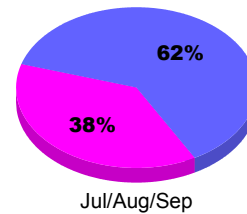

Gender Comparison 2011-2012

Jul/Aug/Sep

Legend: Male (Blue), Female (Magenta)